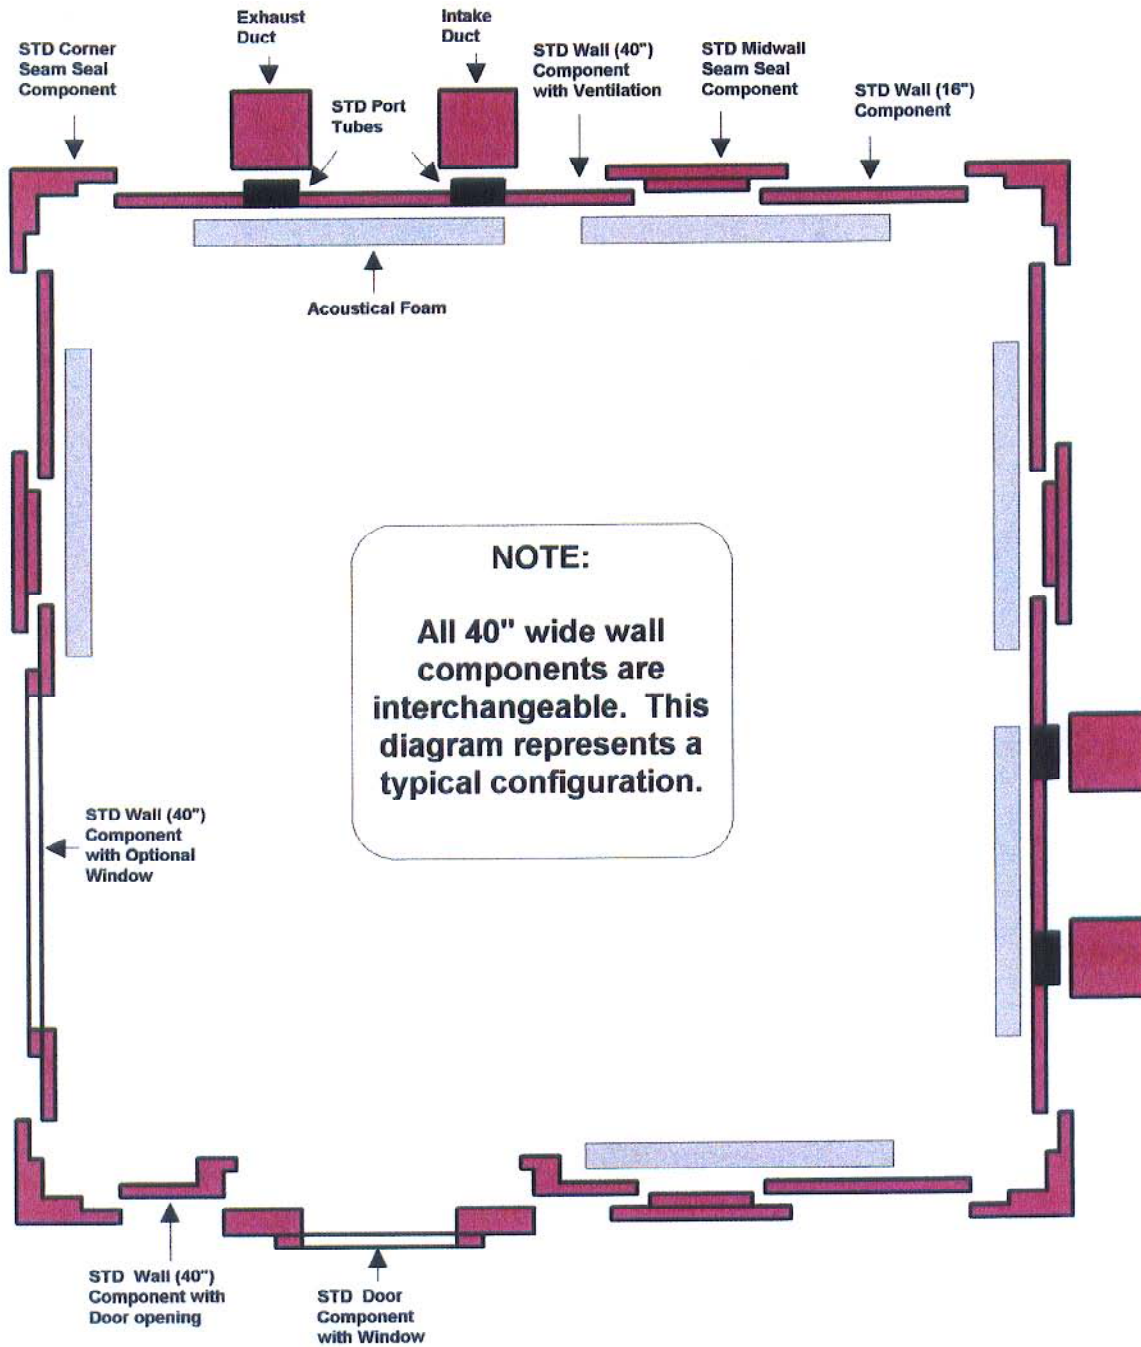

WhisperRoom

MDL 7272S (6' x 6')

(TOP DOWN VIEW)

"STANDARD ISOLATION"