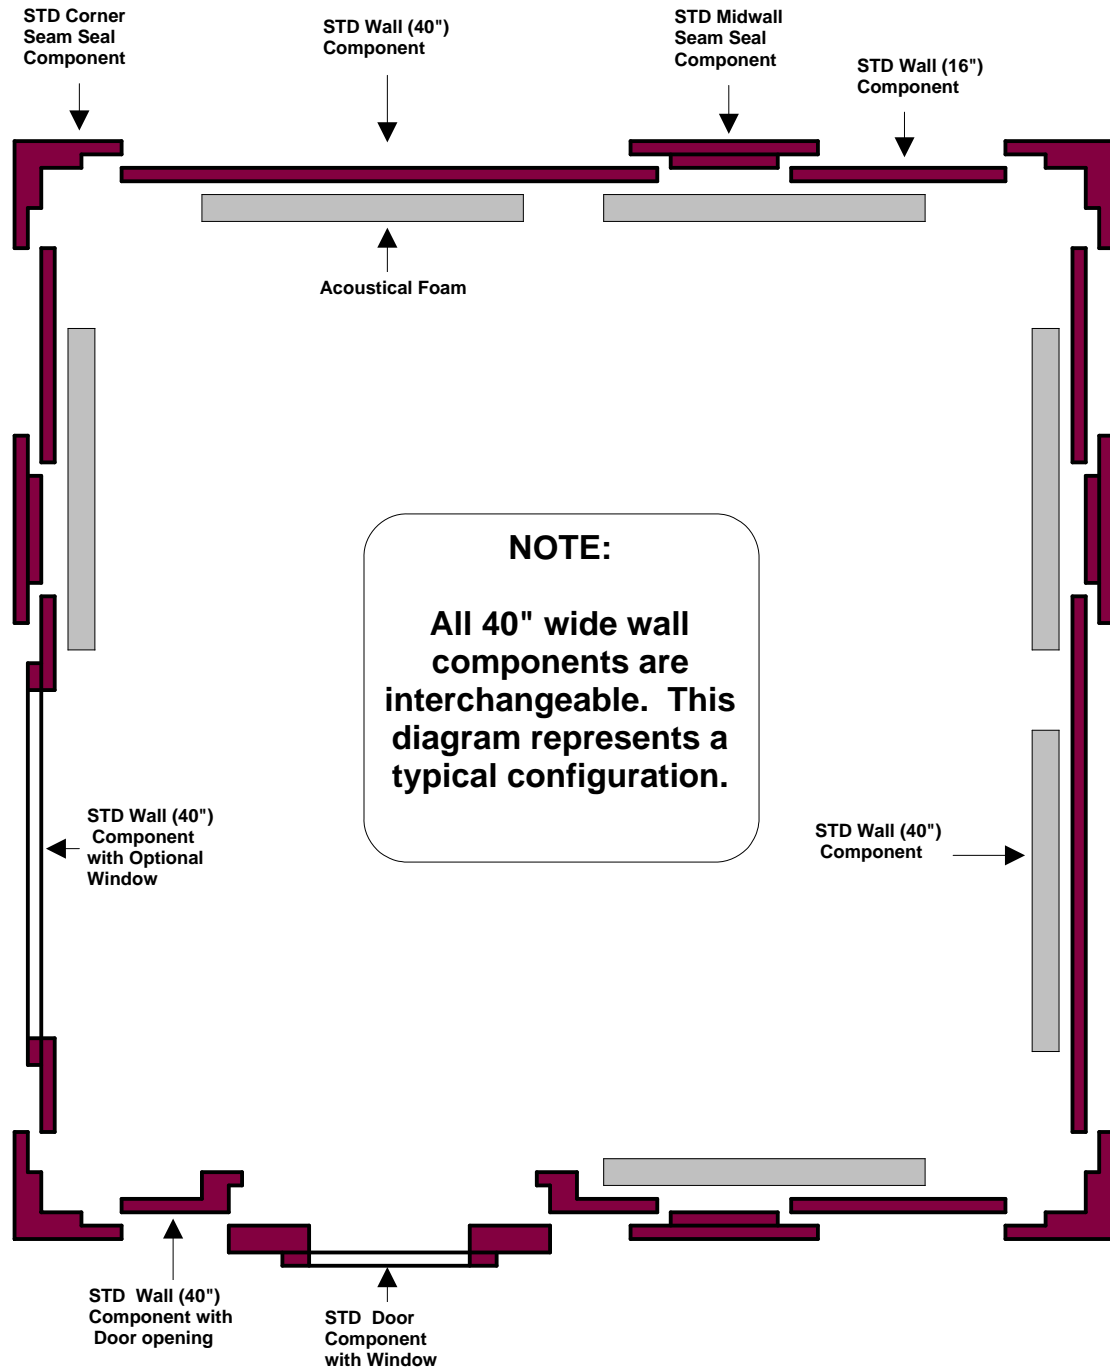

# WhisperRoom

## MDL 7272SNV (6' x 6')

( TOP DOWN VIEW )

**"STANDARD ISOLATION"**