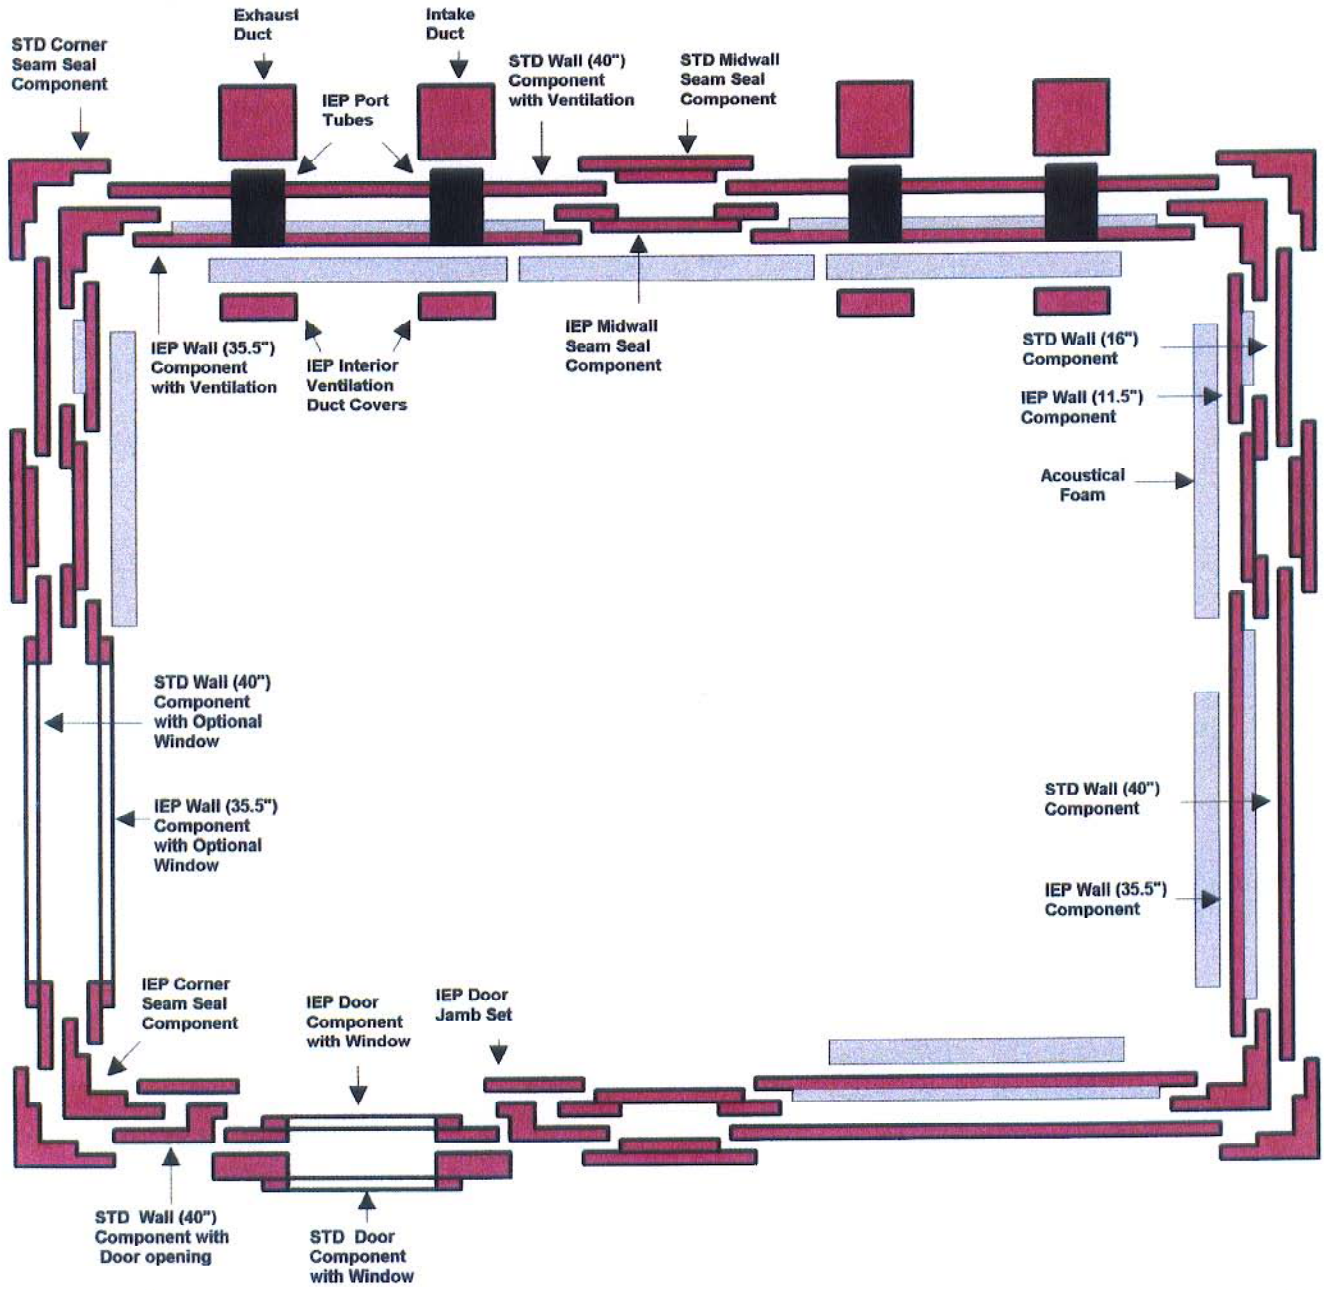

WhisperRoom
MDL 7296E (6' x 8')
 (MDL 7296S + IEP 7296)
 (TOP DOWN VIEW)

"ENHANCED ISOLATION"