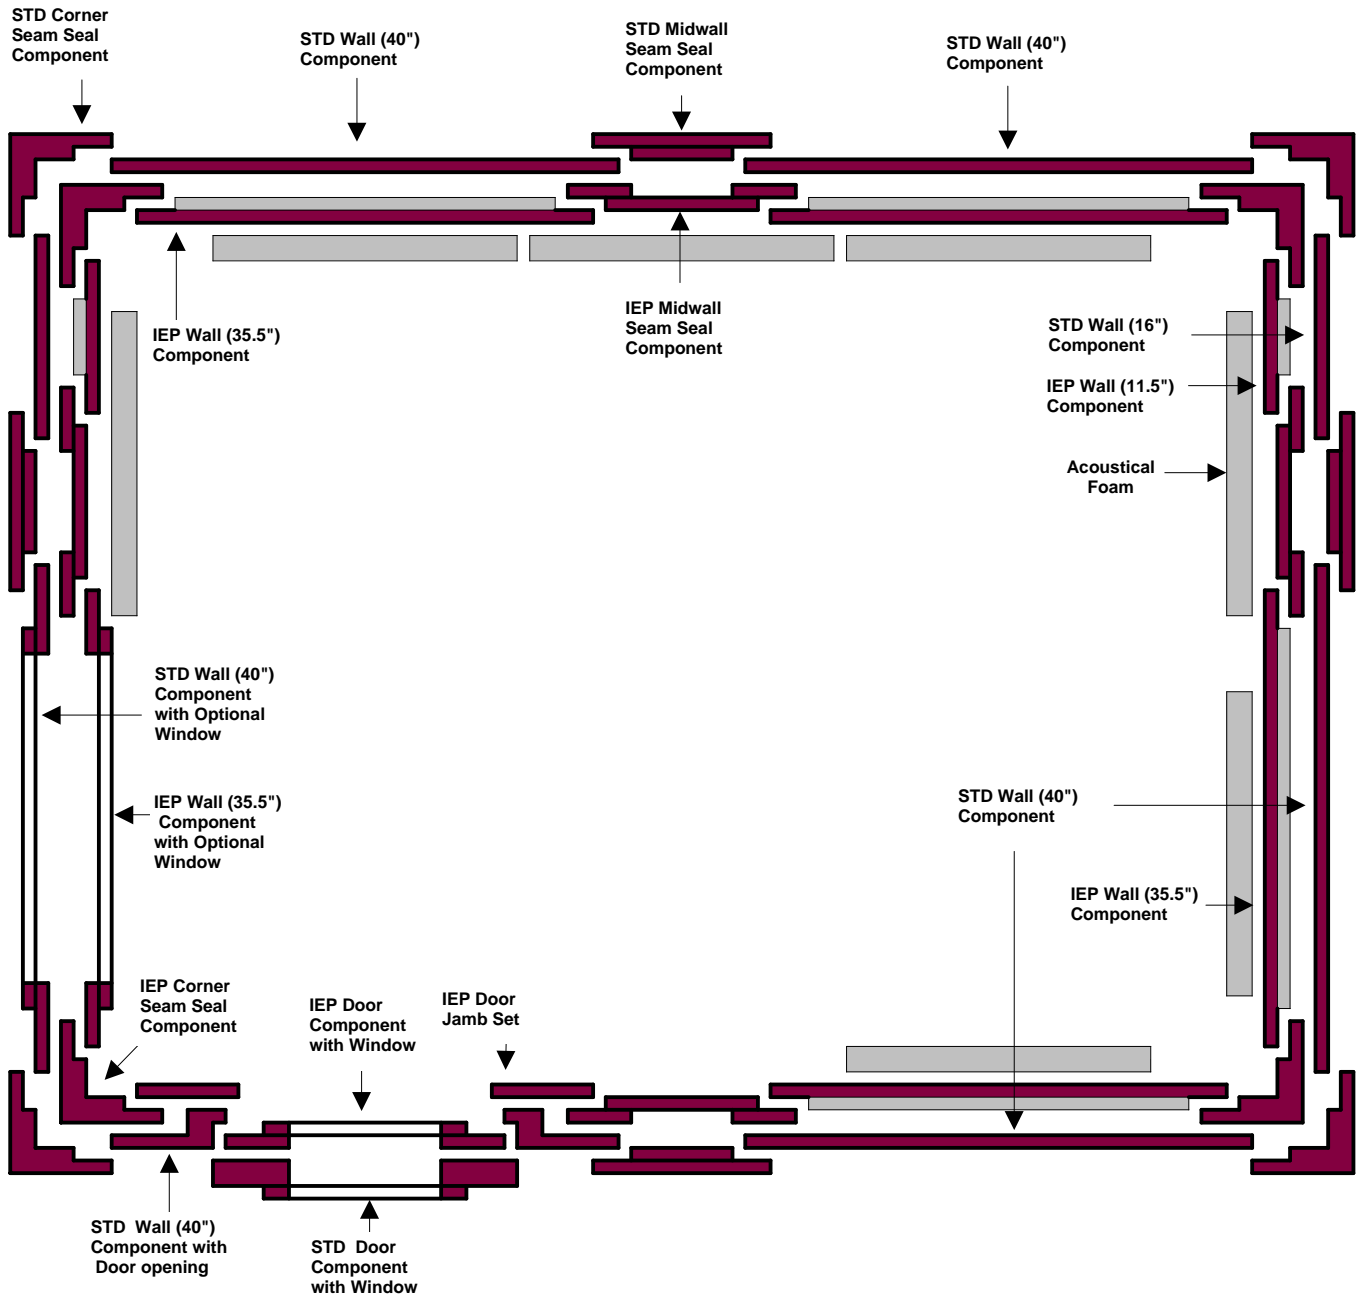

WhisperRoom
MDL 7296ENV (6' x 8')
(MDL 7296SNV + IEP 7296)
(TOP DOWN VIEW)

"ENHANCED ISOLATION"