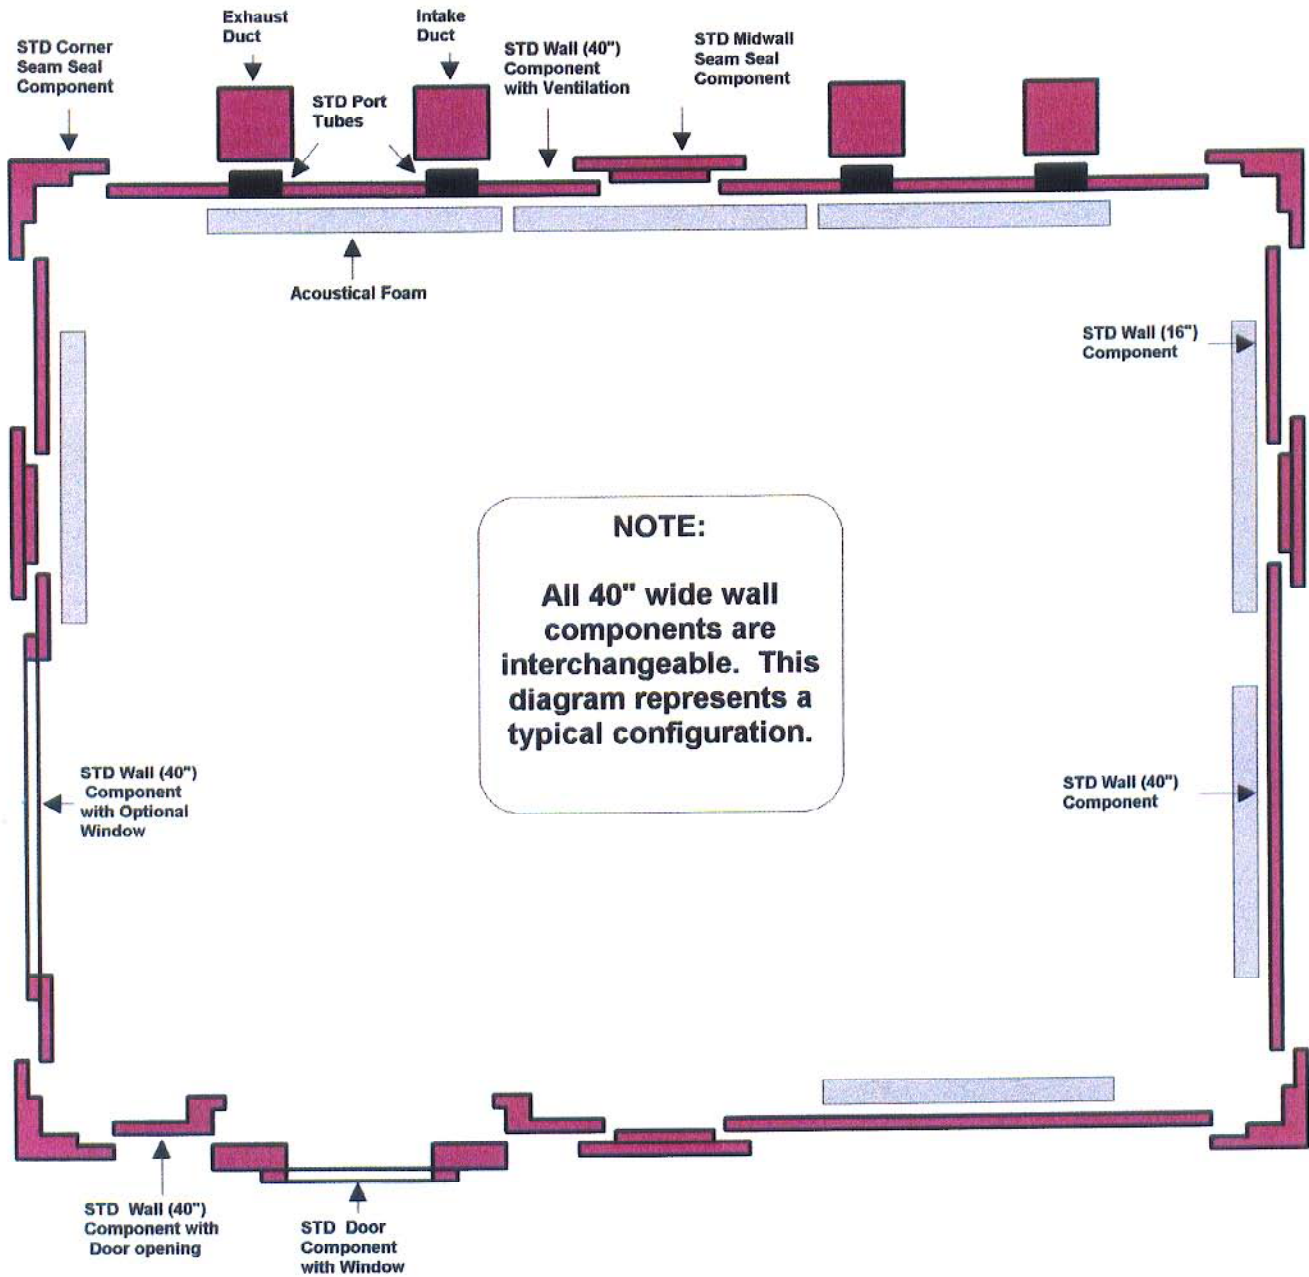

**WhisperRoom**  
**MDL 7296S (6' x 8')**

**( TOP DOWN VIEW )**

**"STANDARD ISOLATION"**