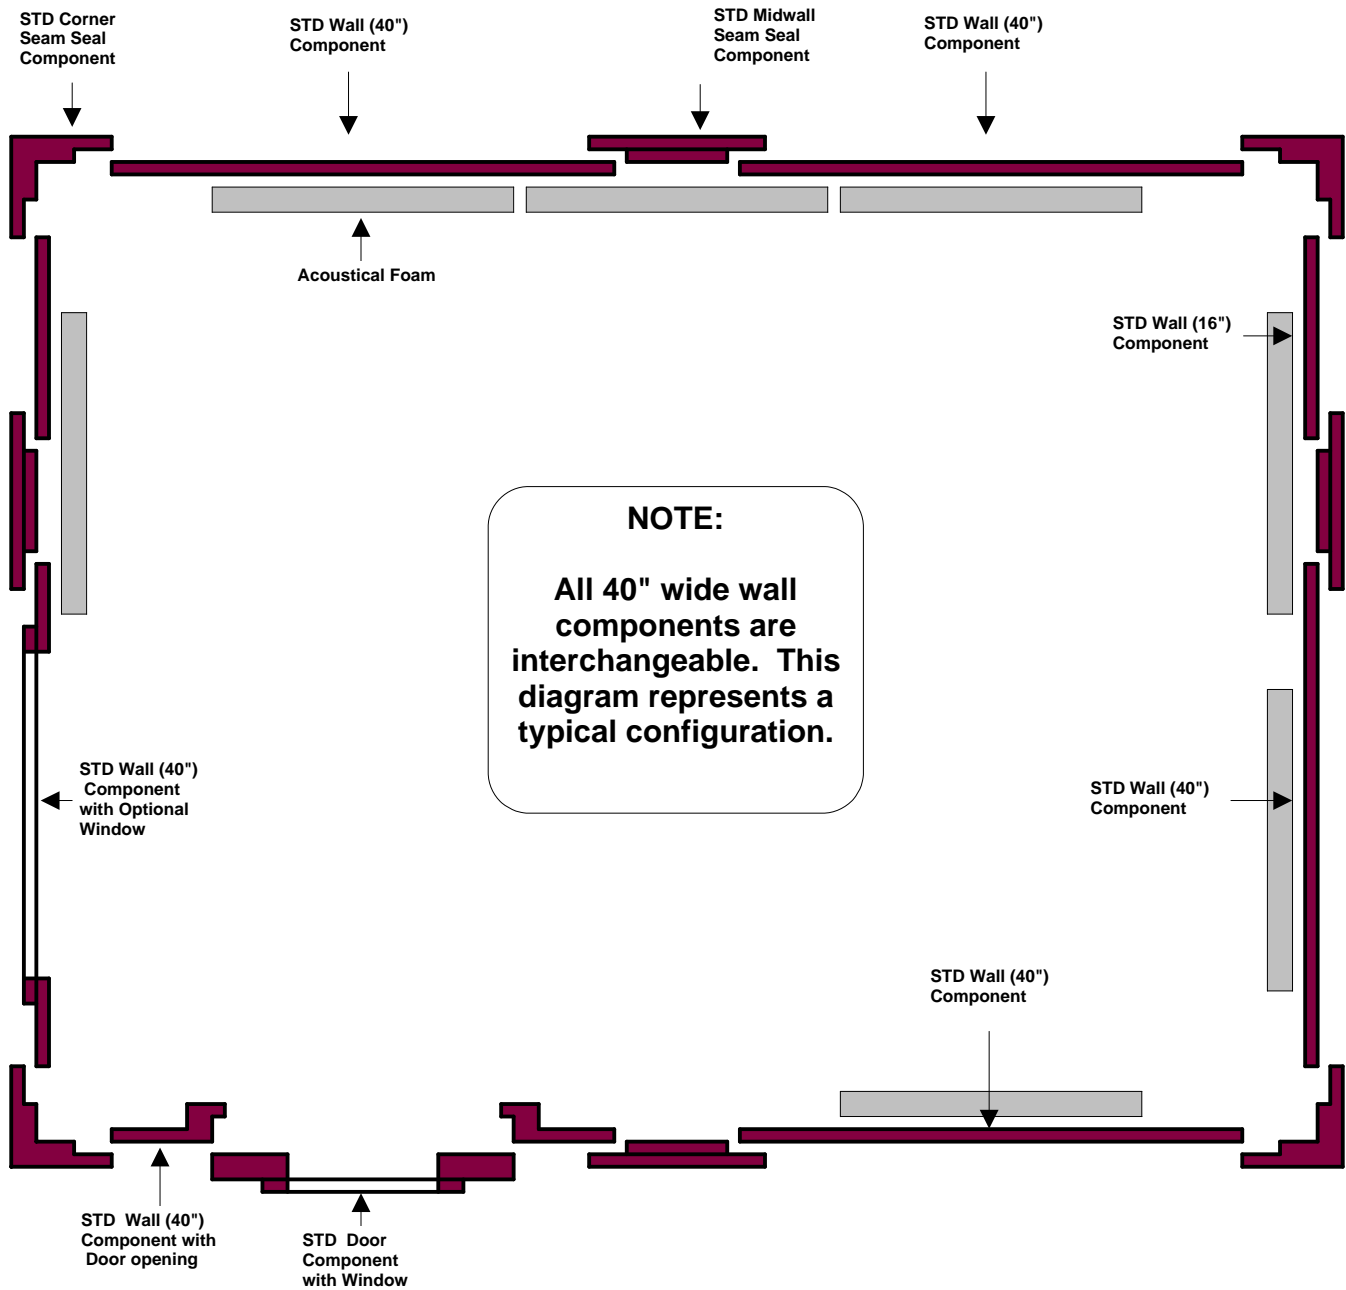

**WhisperRoom**  
**MDL 7296SNV (6' x 8')**

**( TOP DOWN VIEW )**

**"STANDARD ISOLATION"**