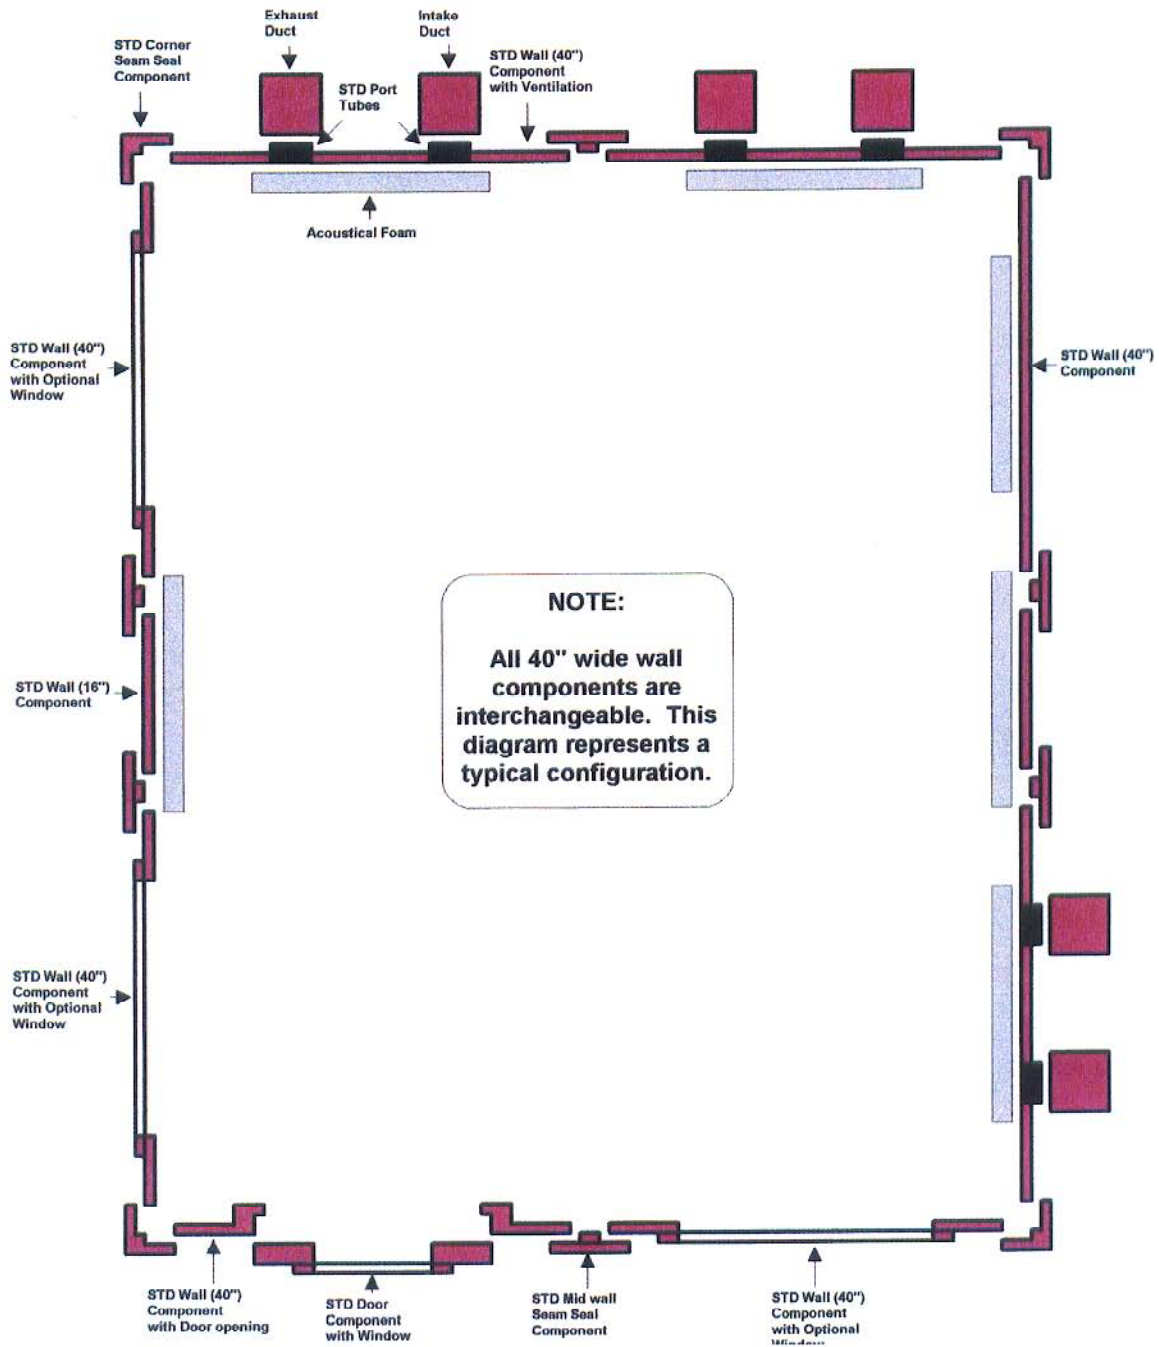

WhisperRoom
MDL 84102S (7' x 8.5')

(TOP DOWN VIEW)

"STANDARD ISOLATION"