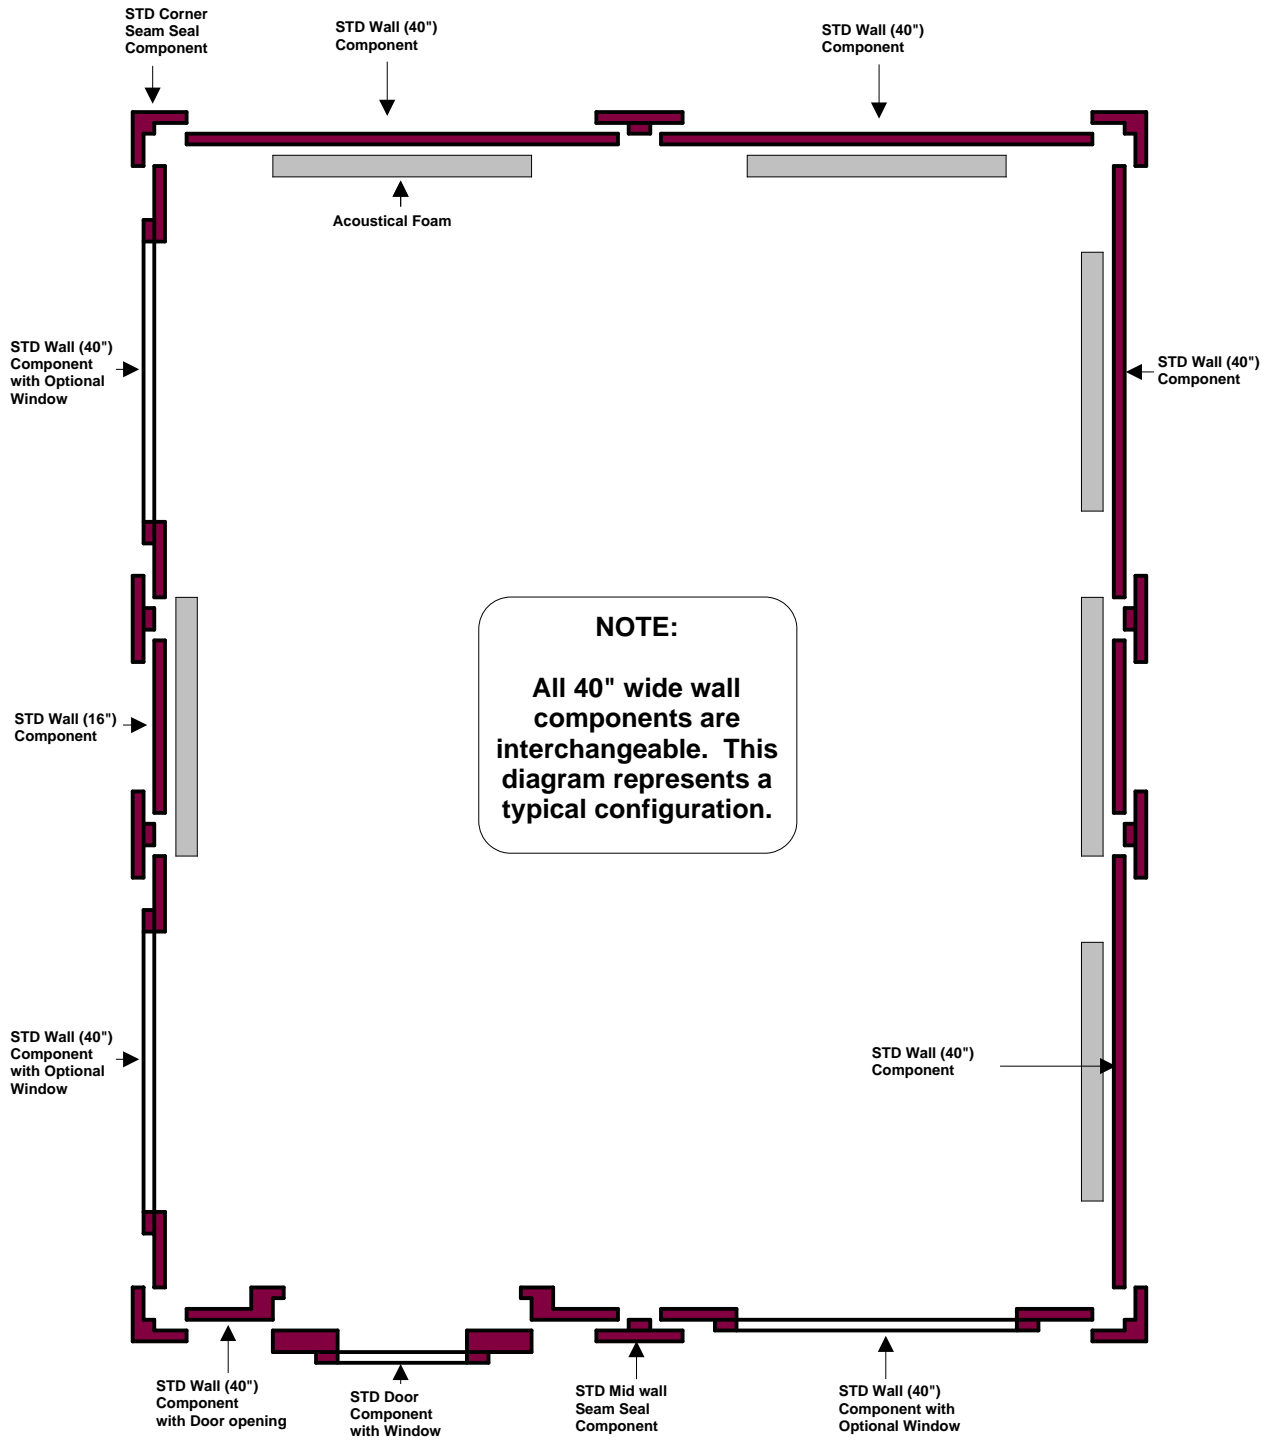

WhisperRoom
MDL 84102SNV (7' x 8.5')

(TOP DOWN VIEW)

"STANDARD ISOLATION"