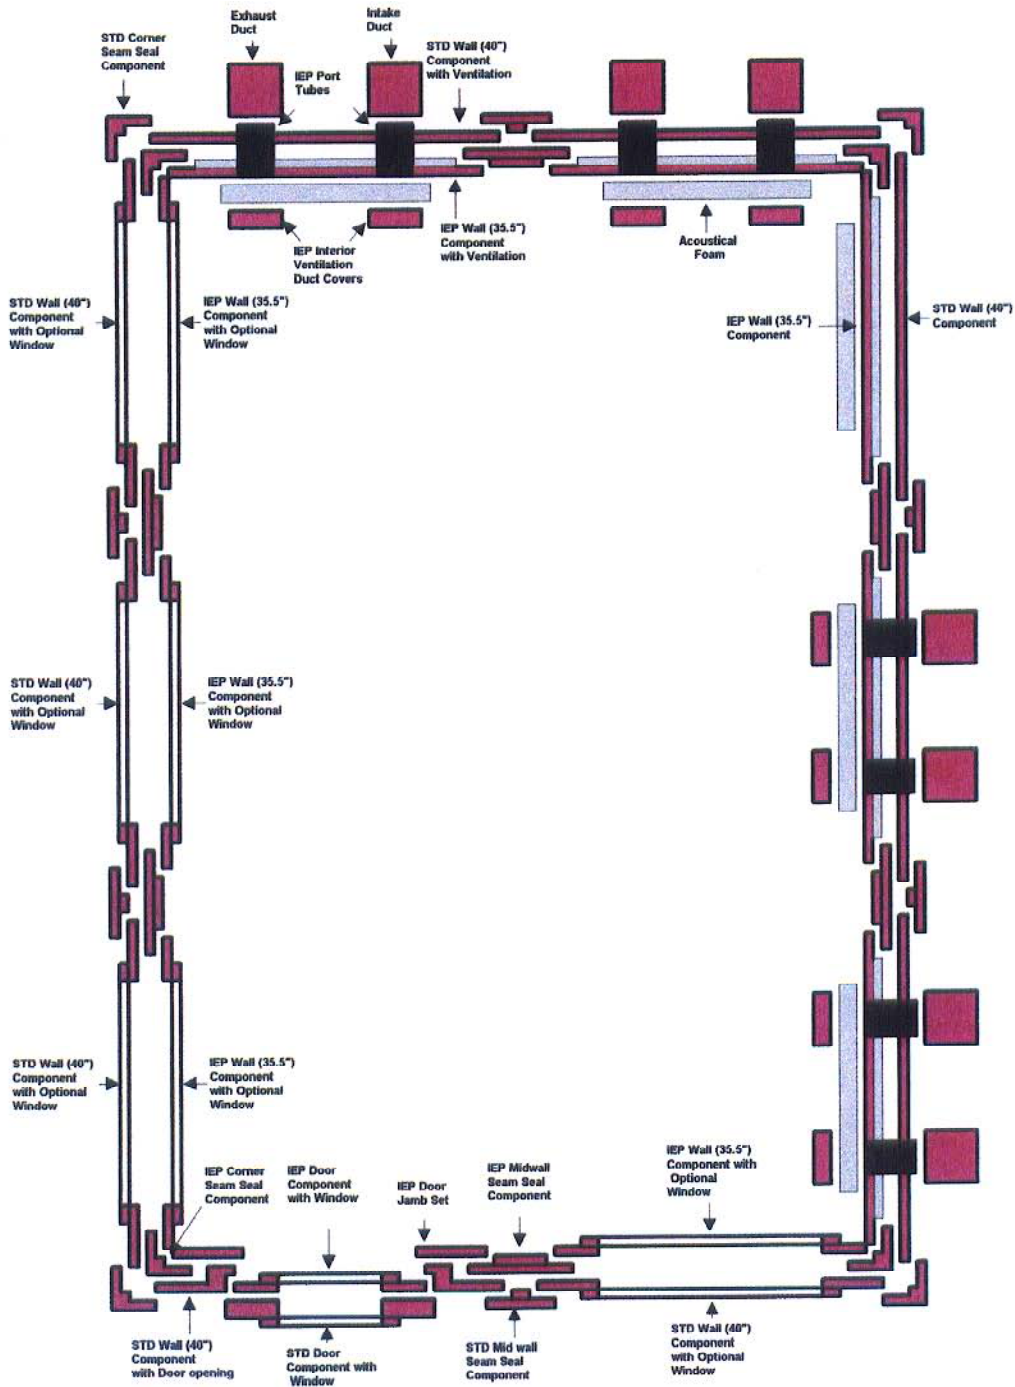

WhisperRoom

MDL 84126E (7' x 10.5')
(MDL 84126S + IEP 84126)
(TOP DOWN VIEW)

"ENHANCED ISOLATION"