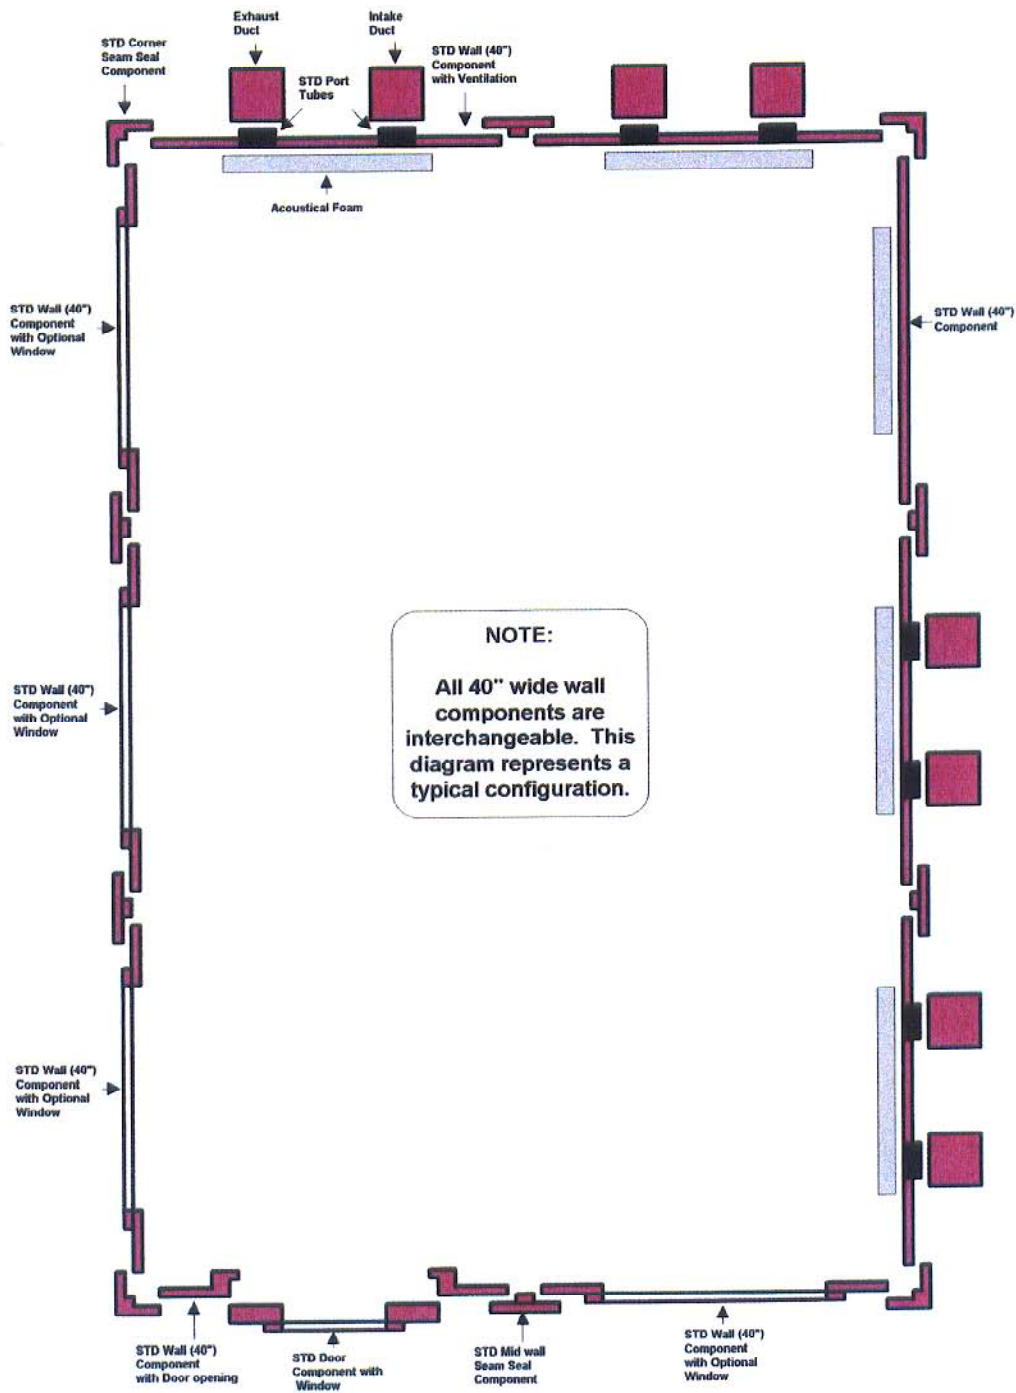

WhisperRoom
MDL 84126S (7' x 10.5')

(TOP DOWN VIEW)

"STANDARD ISOLATION"