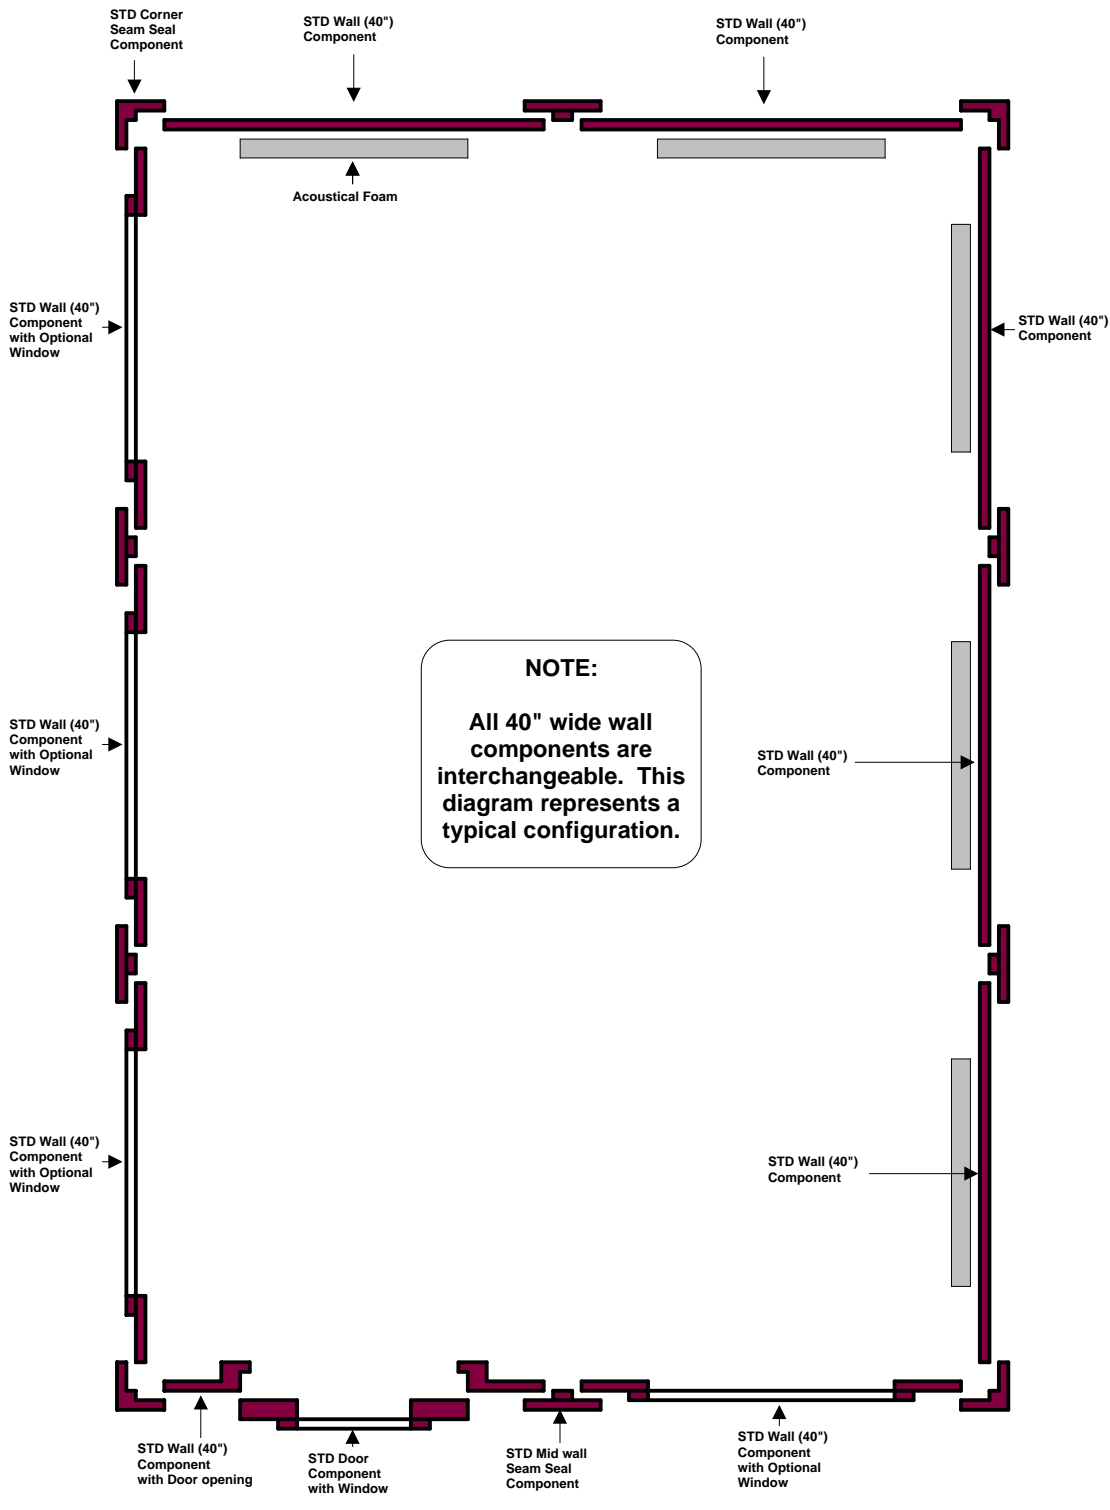

WhisperRoom
MDL 84126SNV (7' x 10.5')

(TOP DOWN VIEW)

"STANDARD ISOLATION"