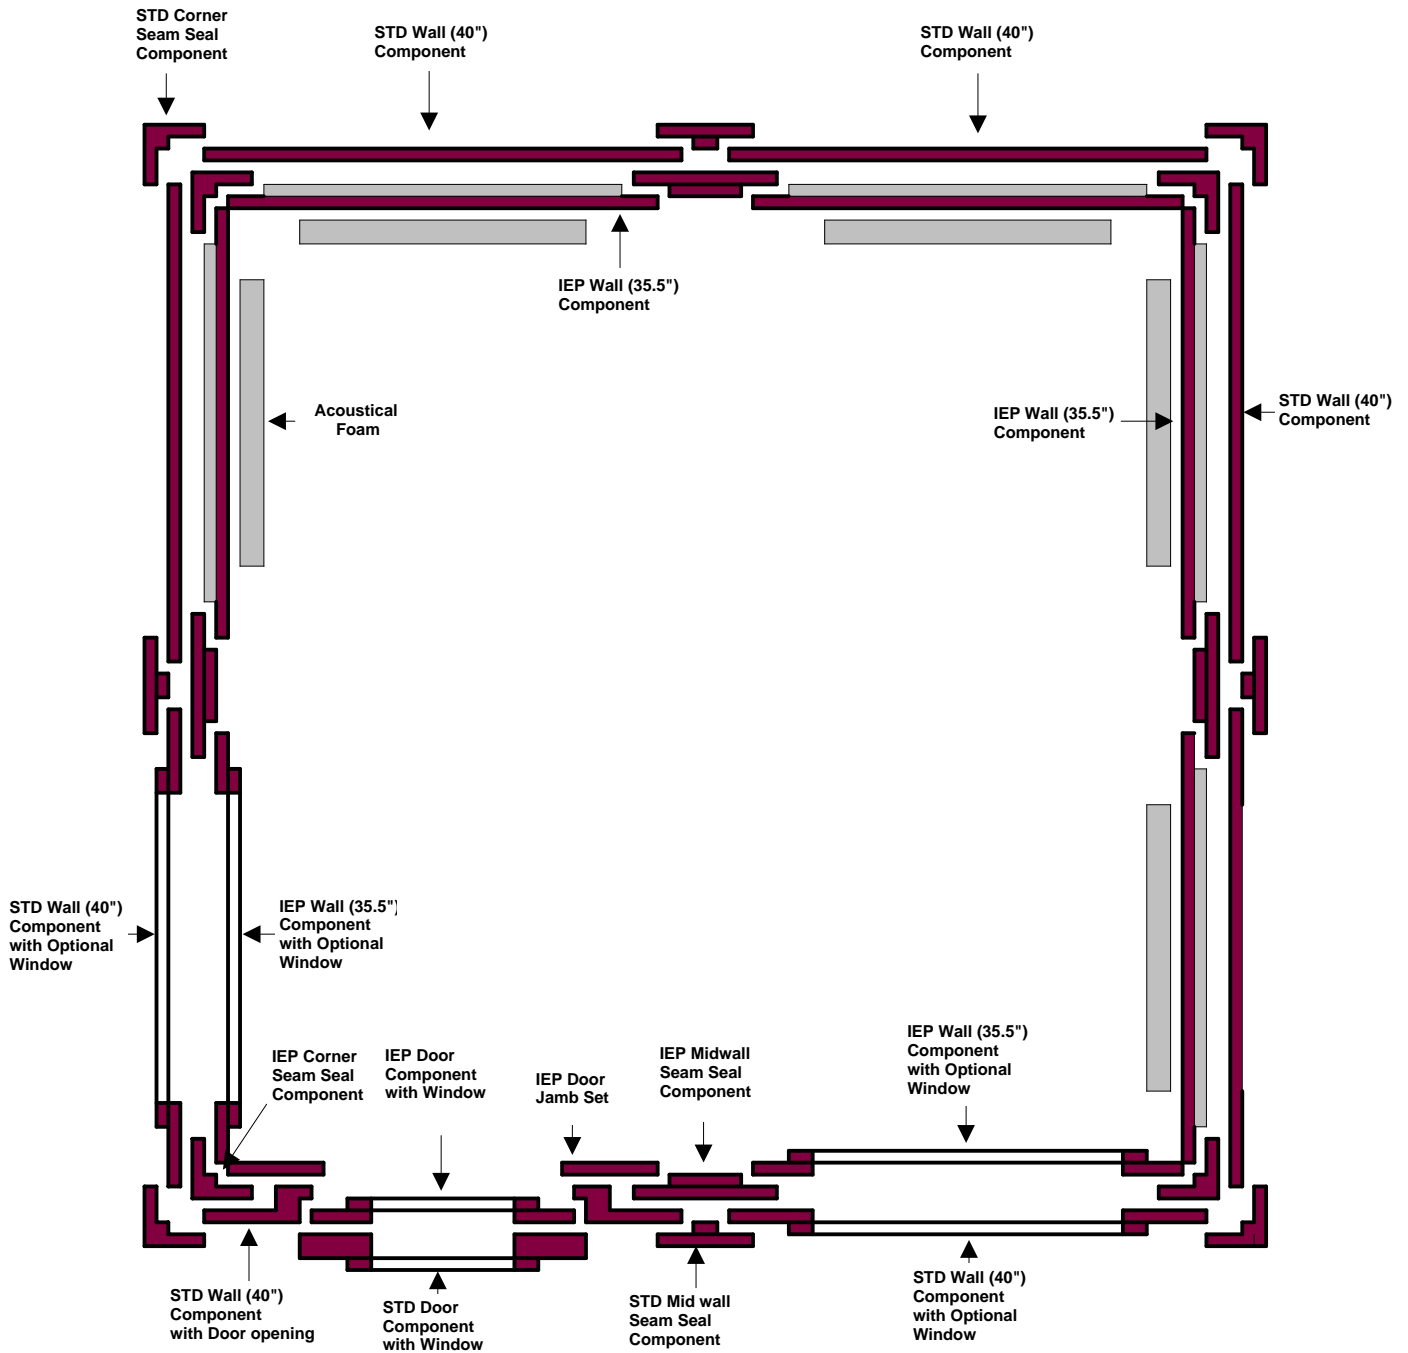

WhisperRoom
MDL 8484ENV (7' x 7')
(MDL 8484SNV + IEP 8484)
(TOP DOWN VIEW)

"ENHANCED ISOLATION"