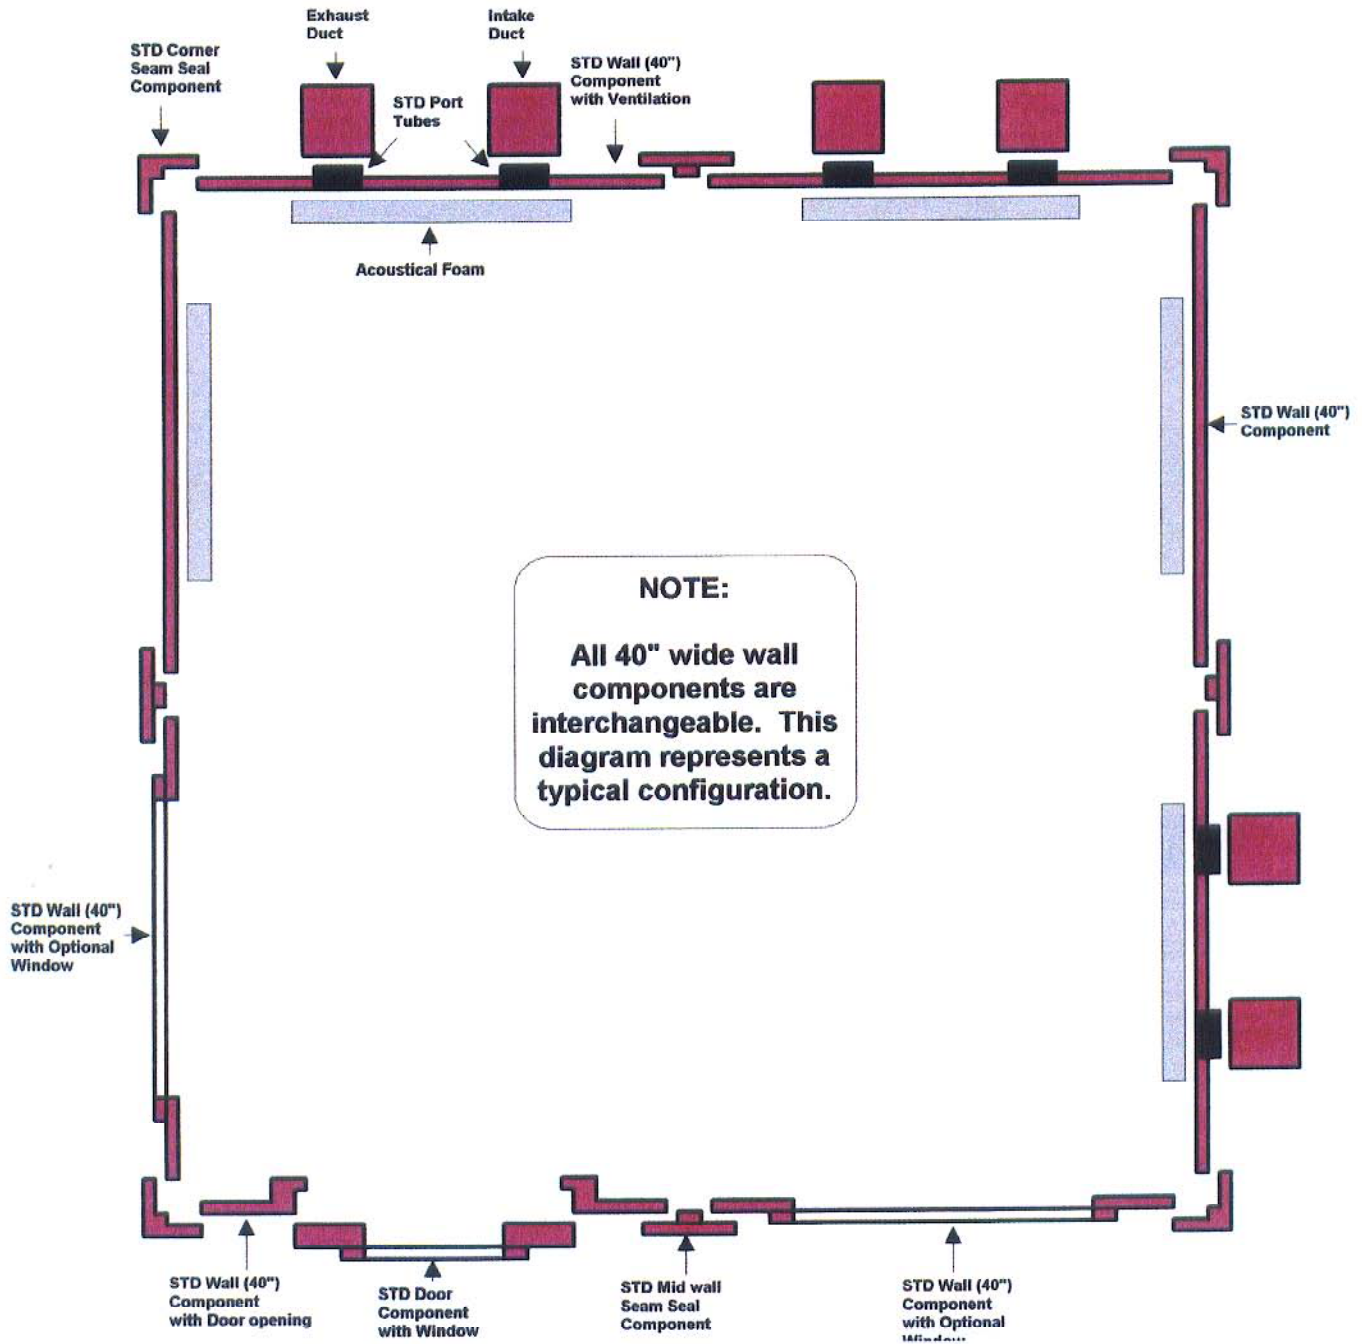

WhisperRoom
MDL 8484S (7' x 7')

(TOP DOWN VIEW)

"STANDARD ISOLATION"