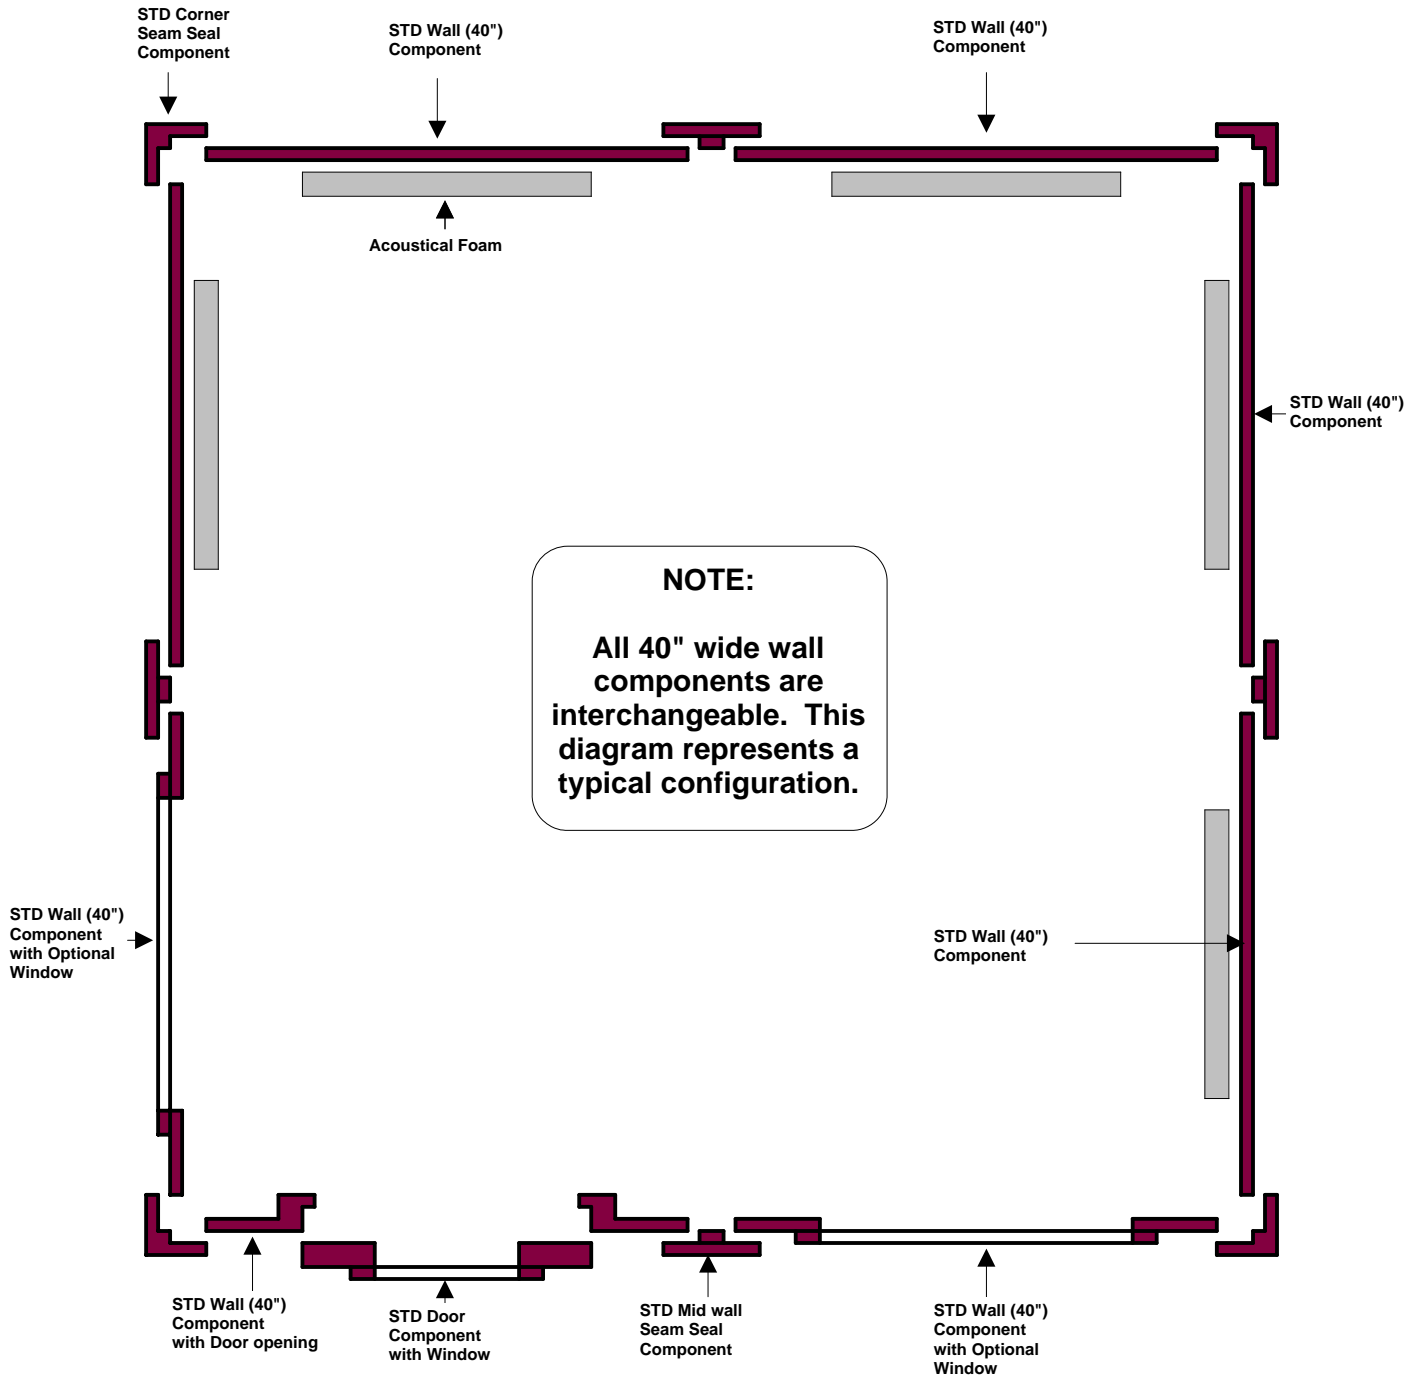

WhisperRoom MDL 8484SNV (7' x 7')

(TOP DOWN VIEW)

"STANDARD ISOLATION"